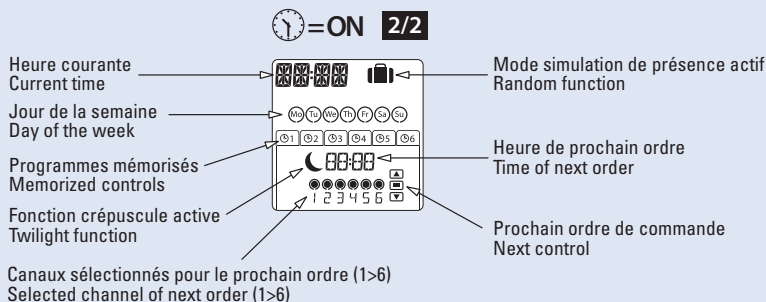

The house in the age of automation!

Programmable & multi-channel remote control:

Timer Multi is a multi-channel and programmable remote control enabling to manage opening and closing of roller shutters through time. It allows up to 6 programs per day. It also has 6 channels, in order to organize the shutters of the house in individual, group and general controls.

Operating in automatic or manual mode:

At anytime, simply pressing a button is enough to deactivate the automatic mode and allow the shutters to be controlled manually, without any program.

Nouveau / New

www.simu.com

Caractéristiques techniques

Technical characteristics

Témoin d'émission
Transmission LED

Mode de réglage actif
Setting mode

Témoin de piles faibles
Low batteries indicator

Touche de validation (●)
Validation key (●)

Touches de défilement (◀▶)
(droite-gauche)
Scrolling keys (◀▶)
(right-left)

Touches de commande (montée-stop-descente)
Control keys
(up-stop-down)

Ecran mode manuel Screen in manual mode

Ecran mode automatique Screen in automatic mode